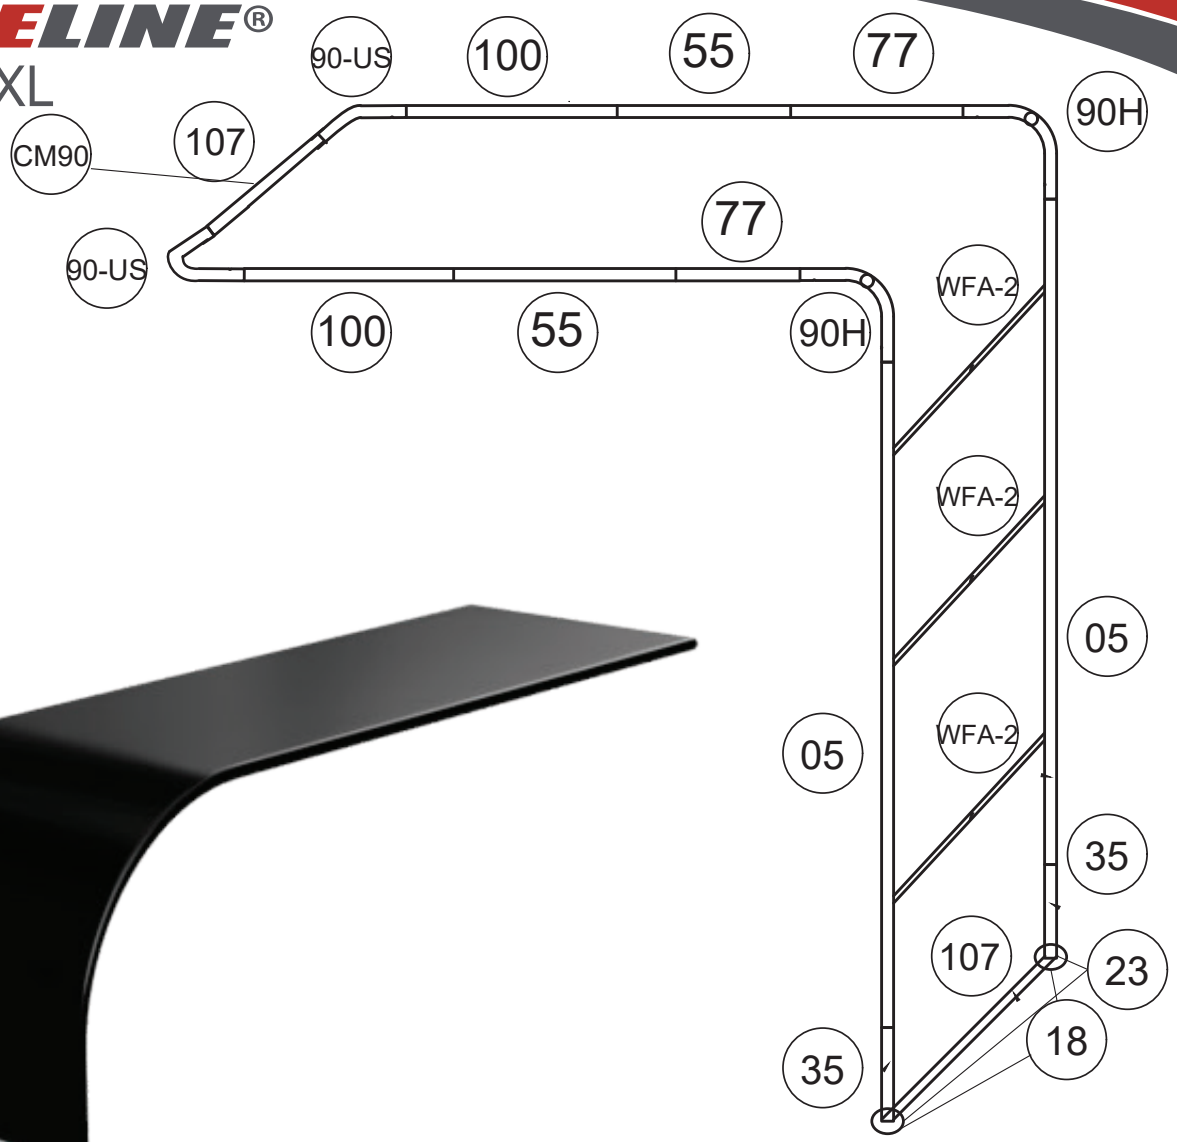

**WAVELINE®**  
Waterfall XL

Waterfall XL	
Qty.	Part Number
2	WLM#35
2	WLM#90H
2	WLM#90-US
2	WLM#107
2	WLM#05
3	WLM#WFA-2
2	WLM#23
2	WLM#18
1	CM-90
2	WLM#77
2	WLM#55
2	WLM#100
1	Cotton Bag